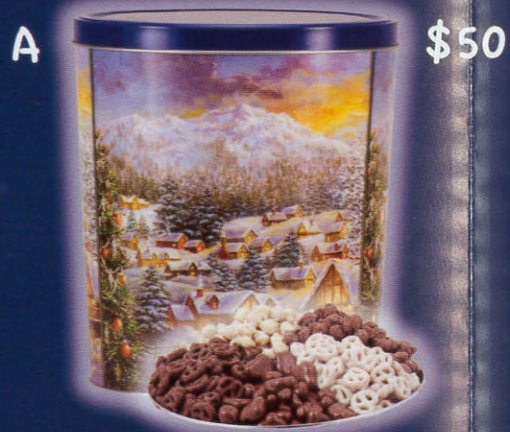

\$40

***5 Way Chocolatey Treasures Tin**
A Chocolate Lovers Dream. Our best Chocolatey products that will be a great treat for any occasion. Includes: Chocolatey Caramel Corn, Chocolatey Pretzels, White Frosted Pretzels, White Frosted Caramel Corn, and delicious morsels of Chocolatey Covered Peanut Brittle Bites— 76 oz

4-Way Sweet and Savory Sports Tin
9 oz Butter Toffee Popcorn
5.5 oz White Cheddar Cheese Popcorn
5.5 oz Yellow Cheddar Cheese Popcorn
5 oz Sweet and Salty Kettle Popcorn

***3 Way Premium Tin**
A rich sampling of some of our most decadent products that include Supreme Caramel w/whole and crushed almonds, pecans & cashews, Chocolatey Caramel Popcorn, and our rich Butter Toffee Caramel Corn — 36 oz